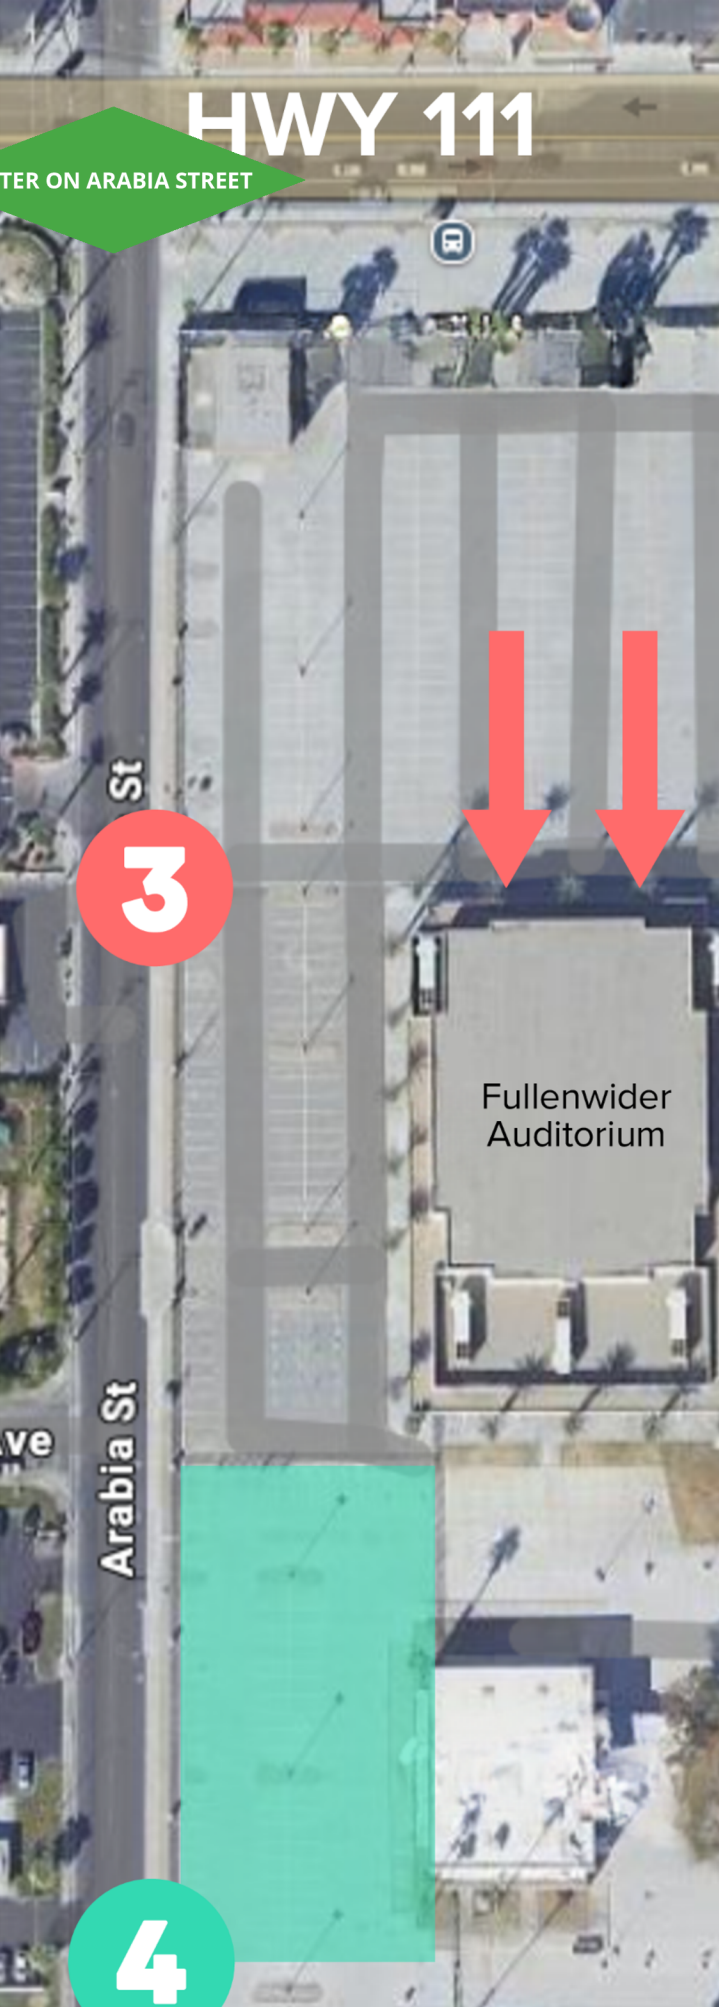

SHOW HOURS:  
Fri, Mar 28: 10:00 am - 5:00 pm  
Sat, Mar 29: 10:00 am - 5:00 pm  
Sun, Mar 30: 10:00 am - 4:00 pm

VENDOR MOVE IN AND OUT TIMES:

MOVE IN TIMES:  
Thu, Mar 27: Noon - 8:00 pm  
Fri, Mar 28: 8:00 am - 9:00 am

MOVE OUT TIMES:  
Sun, March 30: 4:00 pm - 7:00 pm  
Mon, Mar 31: 8:00 am - 11:00 am

ENTER ON ARABIA STREET

**3** LOAD IN

**4** VENDOR PARKING

**4**